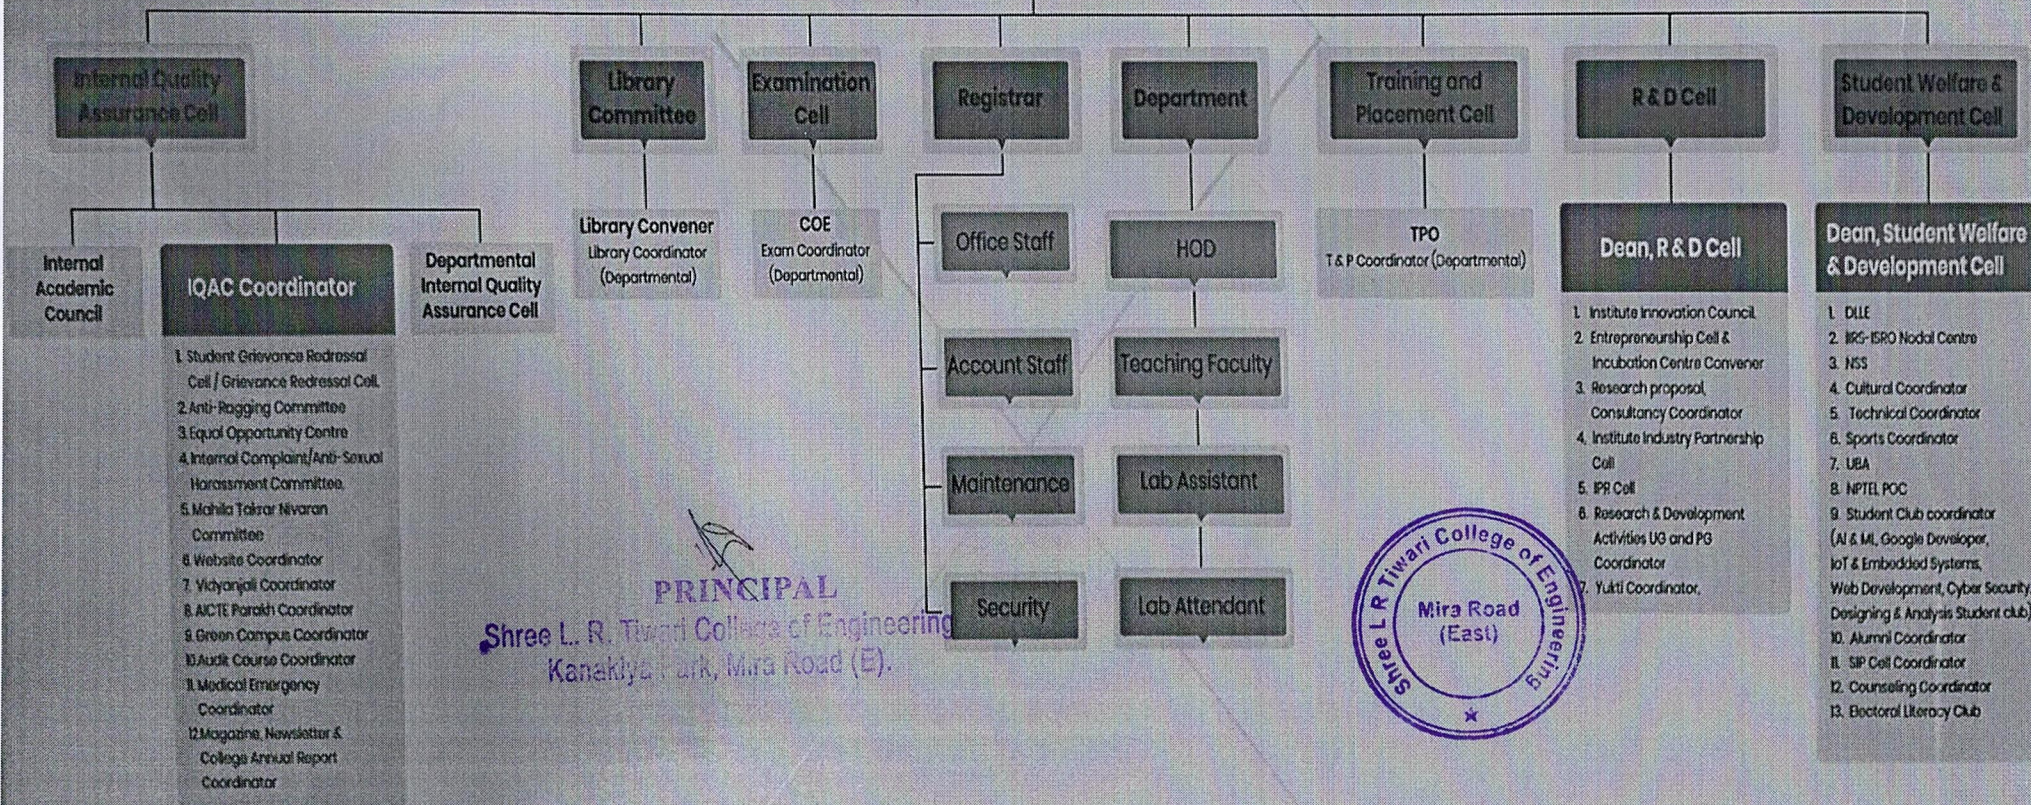

SHREE L. R. TIWARI COLLEGE OF ENGINEERING

Approved by AICTE & DTE, Maharashtra State & Affiliated to University of Mumbai, NAAC Accredited, NBA Accredited program, ISO 9001:2015 Certified | DTE Code No: 3423, Recognized under Section 2(f) of the UGC Act 1956, Minority Status (Hindi Linguistic)

Governing Body

Principal

Vice-Principal

PRINCIPAL
Shree L. R. Tiwari College of Engineering
Kanakya Park, Mira Road (E).